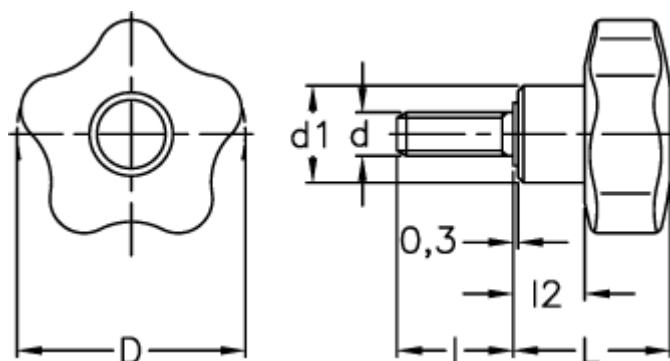

Article number: 23020698343
Description: E+G Lobe knob
VCT.25 p-M6x30-C3, grey cap

Measures

D = 25
d1 = 13
d 6g = M6
l = 30
L = 19.0
l2 = 8